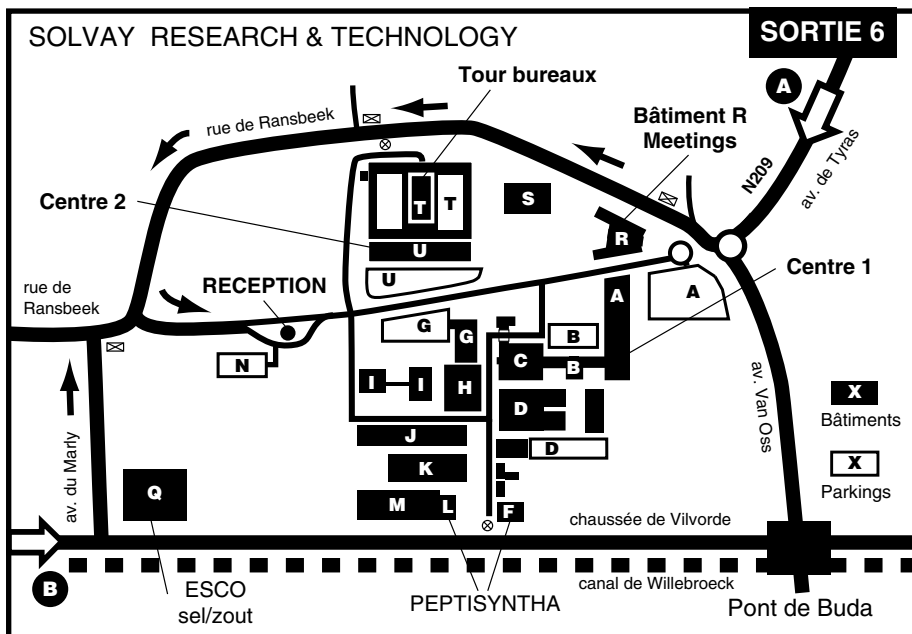

FAX

Attention to :

Tel :

Fax :

From :

Tel :

Fax :

ACCESS ROUTES

- A** From the Brussels Ring (exit nr 6 "Kanaalzone")
Follow the SOLVAY signs, along "Steenweg of Koningslo" and "avenue de Tyras" (N209).
At the crossroad with "avenue Van Oss", turn right through "rue de Ransbeek", then left to the reception.
- B** From the Center of Brussels
After the "Van Praet" bridge, go along "chaussée de Vilvorde".
Turn left up "avenue du Marly", then turn right along "rue de Ransbeek" to the reception.