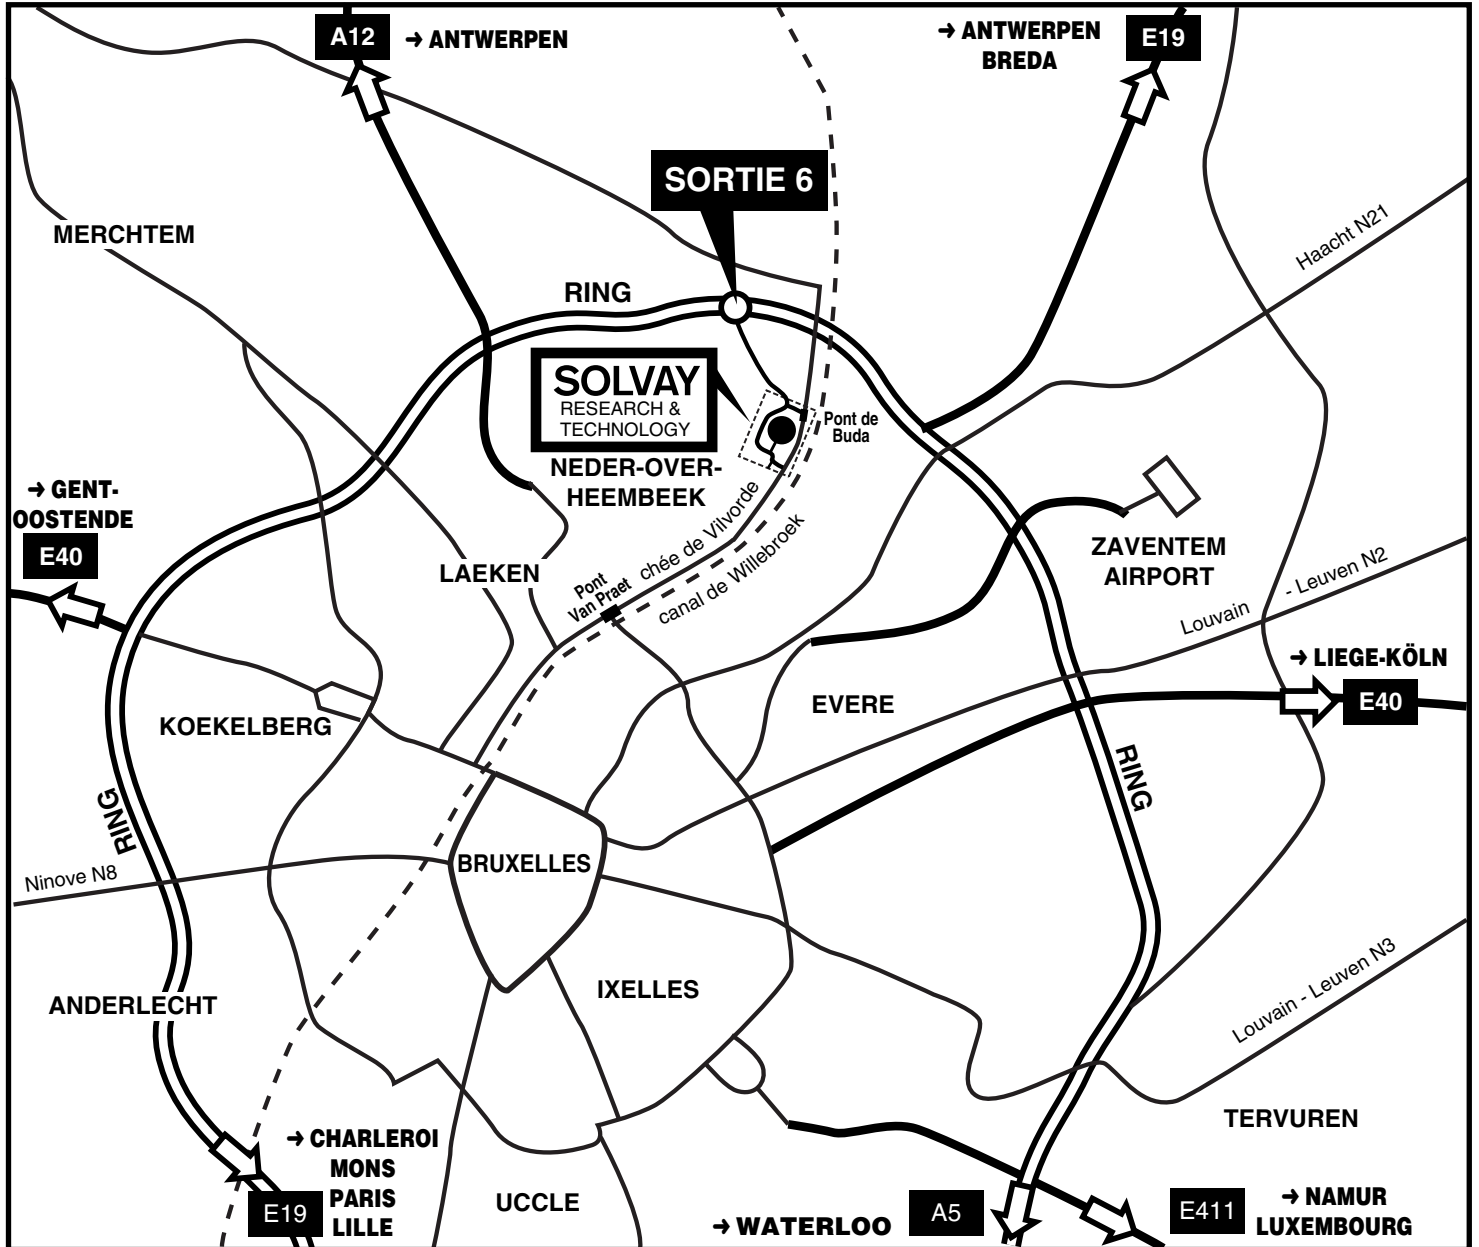

FAX

Attention to :

Tel :

Fax :

From :

Tel :

Fax :

ACCESS ROUTES

- A** From the Brussels Ring (exit nr 6 "Kanaalzone")
Follow the SOLVAY signs, along "Steenweg of Koningslo" and "avenue de Tyras" (N209).
At the crossroad with "avenue Van Oss", turn right through "rue de Ransbeek", then left to the reception.
- B** From the Center of Brussels
After the "Van Praet" bridge, go along "chaussée de Vilvorde".
Turn left up "avenue du Marly", then turn right along "rue de Ransbeek" to the reception.